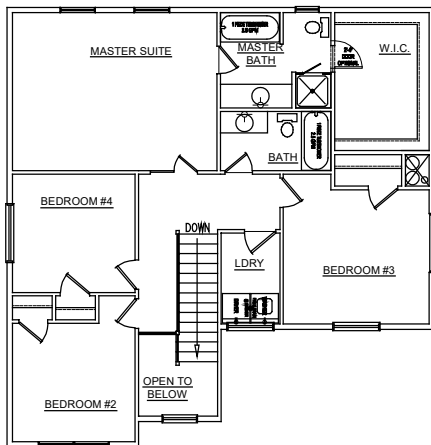

LOT 67 - MAPLE

CONDIE FARMS SUBDIVISION
1206 WEST 400 NORTH
SPRINGVILLE, UTAH

SQUARE FOOTAGE: 2080 TOTAL
2080 FINISHED
0 UNFINISHED

MAIN FLOOR PLAN 942 SQ. FEET

ORIGINAL SERIES

SECOND FLOOR PLAN 1138 SQ. FEET

PLEASE NOTE: Square footage and measurements noted are approximate. All drawings of exteriors and floor plans are artist's renditions and may vary from actual product. Plans are subject to change to comply with city and community cc&r ordinances. Placement of home on lot is done at seller's discretion. All information on this sheet is subject to change without notice.