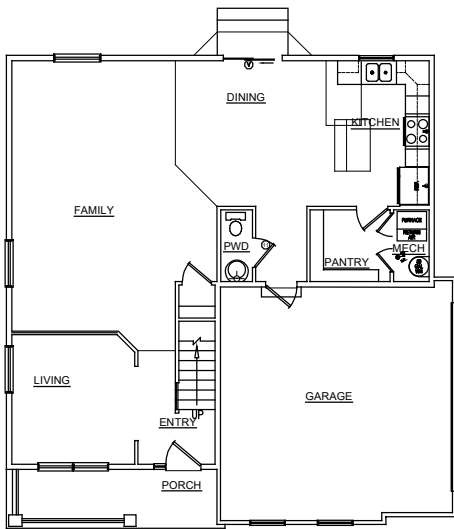

LOT 67 - MAPLE

CONDIE FARMS SUBDIVISION
1206 WEST 400 NORTH
SPRINGVILLE, UTAH

SQUARE FOOTAGE: 2080 TOTAL
2080 FINISHED
0 UNFINISHED

MAIN FLOOR PLAN 942 SQ. FEET

ORIGINAL SERIES

SECOND FLOOR PLAN 1138 SQ. FEET

PLEASE NOTE: Square footage and measurements noted are approximate. All drawings of exteriors and floor plans are artist's renditions and may vary from actual product. Plans are subject to change to comply with city and community cc&r ordinances. Placement of home on lot is done at seller's discretion. All information on this sheet is subject to change without notice.