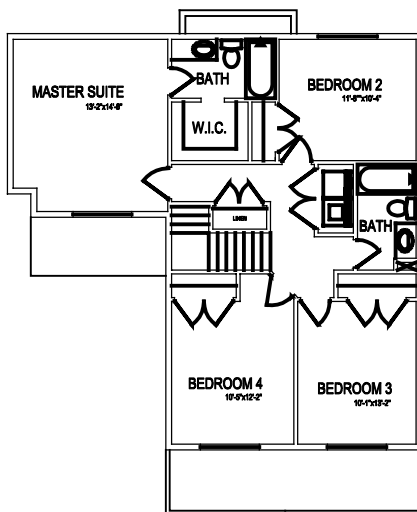

CONDIE FARMS LOT 66 - HAILEE

UPPER LEVEL SQUARE FOOTAGE: 994
MAIN LEVEL SQUARE FOOTAGE: 684
TOTAL SQUARE FOOTAGE: 1,678

MAIN FLOOR PLAN

FRONT ELEVATION

SECOND FLOOR PLAN

PLEASE NOTE: Square footage and measurements noted are approximate. All drawings of exteriors and floor plans are artist's renditions and may vary from actual product. Plans are subject to change to comply with city ordinances. Placement of home on lot is done at seller's discretion. All information on this sheet is subject to change without notice.