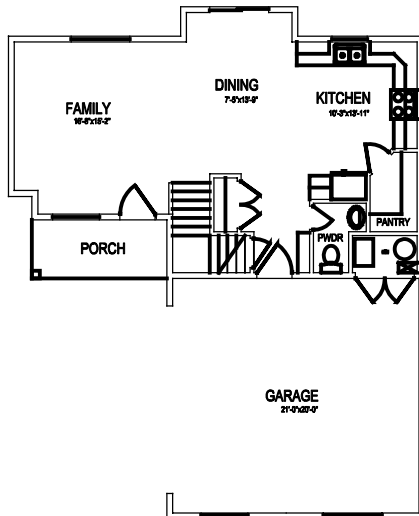

CONDIE FARMS LOT 66 - HAILEE

UPPER LEVEL SQUARE FOOTAGE: 994
MAIN LEVEL SQUARE FOOTAGE: 684
TOTAL SQUARE FOOTAGE: 1,678

MAIN FLOOR PLAN

FRONT ELEVATION

SECOND FLOOR PLAN

PLEASE NOTE: Square footage and measurements noted are approximate. All drawings of exteriors and floor plans are artist's renditions and may vary from actual product. Plans are subject to change to comply with city ordinances. Placement of home on lot is done at seller's discretion. All information on this sheet is subject to change without notice.