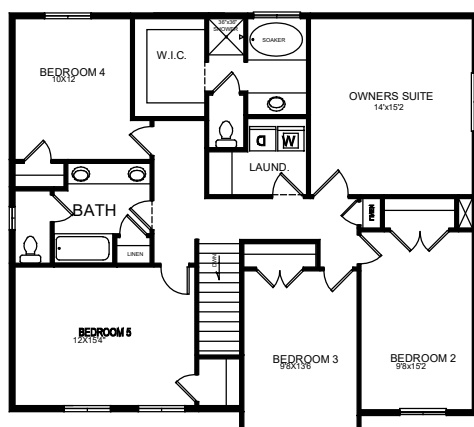

# LOT 71 - ALBANY

CONDIE FARMS SUBDIVISION  
398 NORTH 1325 WEST  
SPRINGVILLE, UTAH

SQUARE FOOTAGE: 2442 TOTAL  
2442 FINISHED  
0 UNFINISHED

MAIN FLOOR PLAN 1102 S.F.

ORIGINAL SERIES

SECOND FLOOR PLAN 1340 S.F.

PLEASE NOTE: Square footage and measurements noted are approximate. All drawings of exteriors and floor plans are artist's renditions and may vary from actual product. Plans are subject to change to comply with city and community cc&r ordinances. Placement of home on lot is done at seller's discretion. All information on this sheet is subject to change without notice.