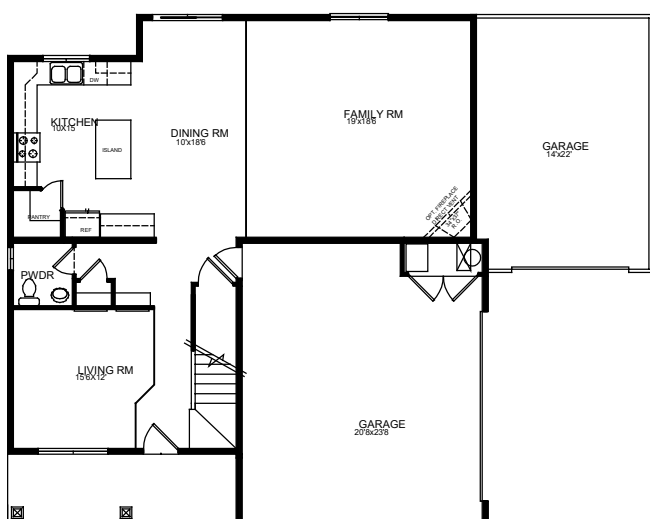

# LOT 71 - ALBANY

CONDIE FARMS SUBDIVISION  
398 NORTH 1325 WEST  
SPRINGVILLE, UTAH

SQUARE FOOTAGE: 2442 TOTAL  
2442 FINISHED  
0 UNFINISHED

MAIN FLOOR PLAN 1102 S.F.

ORIGINAL SERIES

SECOND FLOOR PLAN 1340 S.F.

PLEASE NOTE: Square footage and measurements noted are approximate. All drawings of exteriors and floor plans are artist's renditions and may vary from actual product. Plans are subject to change to comply with city and community cc&r ordinances. Placement of home on lot is done at seller's discretion. All information on this sheet is subject to change without notice.