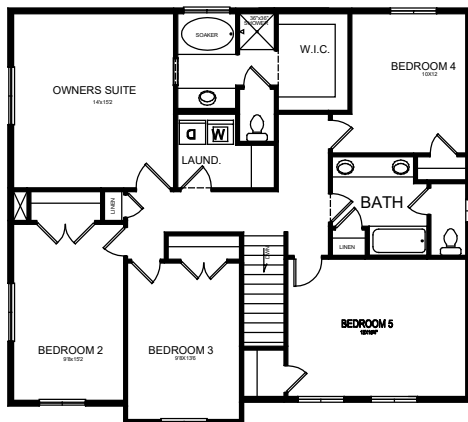

# LOT 68 - ALBANY

CONDIE FARMS SUBDIVISION  
1205 WEST 400 NORTH  
SPRINGVILLE, UTAH

SQUARE FOOTAGE: 2340 TOTAL  
2340 FINISHED  
0 UNFINISHED

MAIN FLOOR PLAN 1000 S.F.

ORIGINAL SERIES

SECOND FLOOR PLAN 1340 S.F.

PLEASE NOTE: Square footage and measurements noted are approximate. All drawings of exteriors and floor plans are artist's renditions and may vary from actual product. Plans are subject to change to comply with city and community cc&r ordinances. Placement of home on lot is done at seller's discretion. All information on this sheet is subject to change without notice.