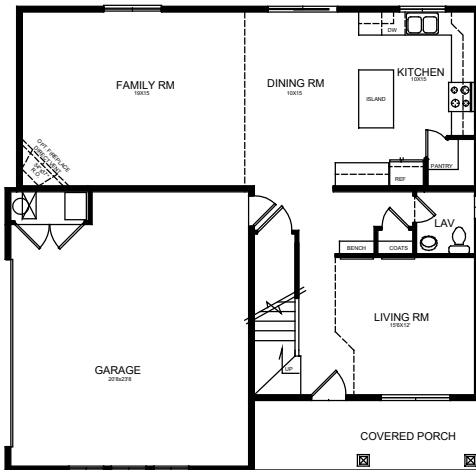

# LOT 68 - ALBANY

CONDIE FARMS SUBDIVISION  
1205 WEST 400 NORTH  
SPRINGVILLE, UTAH

SQUARE FOOTAGE: 2340 TOTAL  
2340 FINISHED  
0 UNFINISHED

MAIN FLOOR PLAN 1000 S.F.

ORIGINAL SERIES

SECOND FLOOR PLAN 1340 S.F.

PLEASE NOTE: Square footage and measurements noted are approximate. All drawings of exteriors and floor plans are artist's renditions and may vary from actual product. Plans are subject to change to comply with city and community cc&r ordinances. Placement of home on lot is done at seller's discretion. All information on this sheet is subject to change without notice.