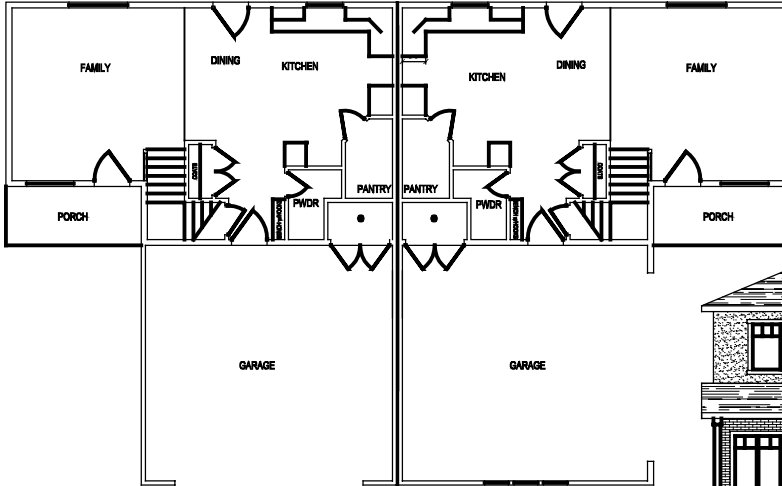

# LOT 76,77 - QUAIL VALLEY

SQUARE FOOTAGE: 1588 TOTAL  
1588 FINISHED  
0 UNFINISHED

MAIN FLOOR PLAN

628 S.F.

SECOND FLOOR PLAN

960 S.F.

ORIGINAL SERIES

**CAMBERLANGO**  
DEVELOPMENT

PLEASE NOTE: Square footage and measurements noted are approximate. All drawings of exteriors and floor plans are artist's renditions and may vary from actual product. Plans are subject to change to comply with city and community c& ordinances. Placement of home on lot is done at seller's discretion. All information on this sheet is subject to change without notice.