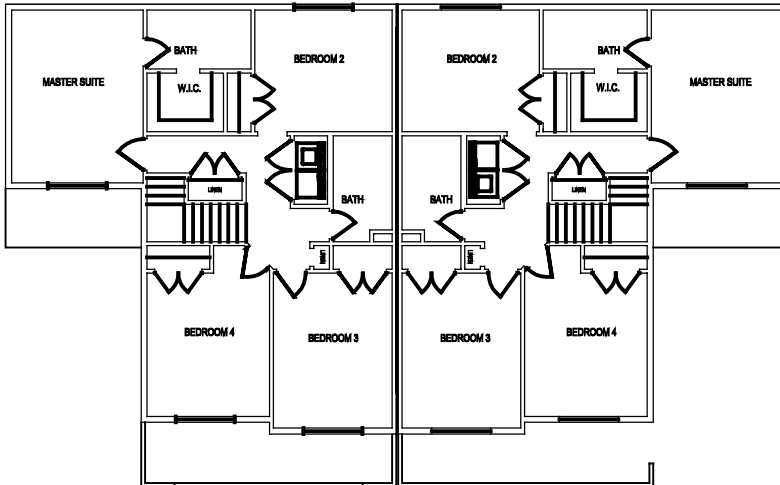

# LOT 76,77 - QUAIL VALLEY

SQUARE FOOTAGE: 1588 TOTAL  
1588 FINISHED  
0 UNFINISHED

MAIN FLOOR PLAN

628 S.F.

SECOND FLOOR PLAN

960 S.F.

ORIGINAL SERIES

**CAMBERLANGO**  
DEVELOPMENT

PLEASE NOTE: Square footage and measurements noted are approximate. All drawings of exteriors and floor plans are artist's renditions and may vary from actual product. Plans are subject to change to comply with city and community c& ordinances. Placement of home on lot is done at seller's discretion. All information on this sheet is subject to change without notice.