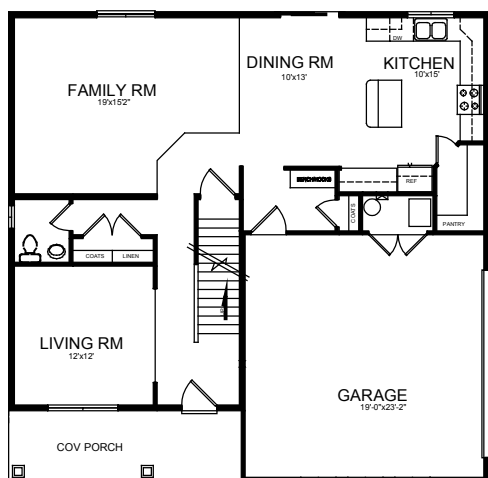

# LOT 61 - FLORENCE

CONDIE FARMS SUBDIVISION  
420 NORTH 1400 WEST  
SPRINGVILLE, UTAH

SQUARE FOOTAGE: 2433 TOTAL  
2433 FINISHED  
0 UNFINISHED

## MAIN FLOOR PLAN 1112 S.F.

ORIGINAL SERIES

## SECOND FLOOR PLAN 1321 S.F.

**CAMBERLANGO**  
DEVELOPMENT

PLEASE NOTE: Square footage and measurements noted are approximate. All drawings of exteriors and floor plans are artist's renditions and may vary from actual product. Plans are subject to change to comply with city and community cc& ordinances. Placement of home on lot is done at seller's discretion. All information on this sheet is subject to change without notice.