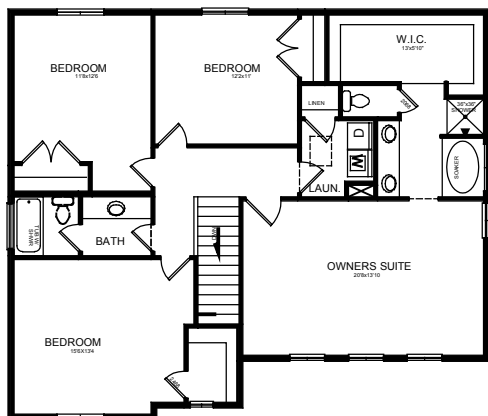

# LOT 61 - FLORENCE

CONDIE FARMS SUBDIVISION  
420 NORTH 1400 WEST  
SPRINGVILLE, UTAH

SQUARE FOOTAGE: 2433 TOTAL  
2433 FINISHED  
0 UNFINISHED

## MAIN FLOOR PLAN 1112 S.F.

ORIGINAL SERIES

## SECOND FLOOR PLAN 1321 S.F.

**CAMBERLANGO**  
DEVELOPMENT

PLEASE NOTE: Square footage and measurements noted are approximate. All drawings of exteriors and floor plans are artist's renditions and may vary from actual product. Plans are subject to change to comply with city and community cc& ordinances. Placement of home on lot is done at seller's discretion. All information on this sheet is subject to change without notice.