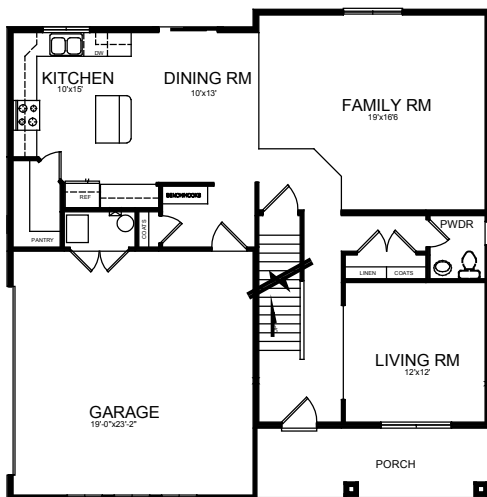

# LOT 8 - FLORENCE

CONDIE FARMS SUBDIVISION  
355 NORTH 1325 WEST  
SPRINGVILLE, UTAH

SQUARE FOOTAGE: 2433 TOTAL  
2433 FINISHED  
0 UNFINISHED

MAIN FLOOR PLAN 1112 S.F.

ORIGINAL SERIES

SECOND FLOOR PLAN 1321 S.F.

**CAMBERLANGO**  
DEVELOPMENT

PLEASE NOTE: Square footage and measurements noted are approximate. All drawings of exteriors and floor plans are artist's renditions and may vary from actual product. Plans are subject to change to comply with city and community c&z ordinances. Placement of home on lot is done at seller's discretion. All information on this sheet is subject to change without notice.