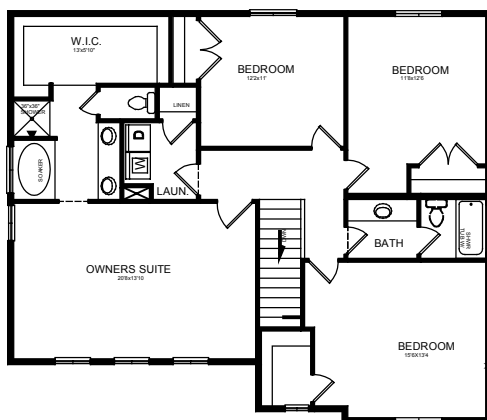

# LOT 8 - FLORENCE

CONDIE FARMS SUBDIVISION  
355 NORTH 1325 WEST  
SPRINGVILLE, UTAH

SQUARE FOOTAGE: 2433 TOTAL  
2433 FINISHED  
0 UNFINISHED

MAIN FLOOR PLAN 1112 S.F.

ORIGINAL SERIES

SECOND FLOOR PLAN 1321 S.F.

**CAMBERLANGO**  
DEVELOPMENT

PLEASE NOTE: Square footage and measurements noted are approximate. All drawings of exteriors and floor plans are artist's renditions and may vary from actual product. Plans are subject to change to comply with city and community c&z ordinances. Placement of home on lot is done at seller's discretion. All information on this sheet is subject to change without notice.