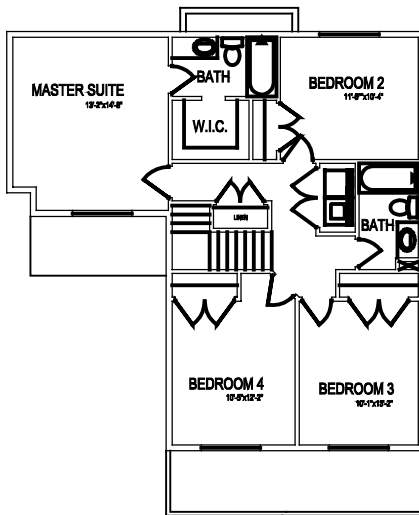

# CONDIE FARMS LOT 5 - HAILEE

UPPER LEVEL SQUARE FOOTAGE: 994  
MAIN LEVEL SQUARE FOOTAGE: 684  
TOTAL SQUARE FOOTAGE: 1,678

MAIN FLOOR PLAN

FRONT ELEVATION

SECOND FLOOR PLAN

PLEASE NOTE: Square footage and measurements noted are approximate. All drawings of exteriors and floor plans are artist's renditions and may vary from actual product. Plans are subject to change to comply with city ordinances. Placement of home on lot is done at seller's discretion. All information on this sheet is subject to change without notice.