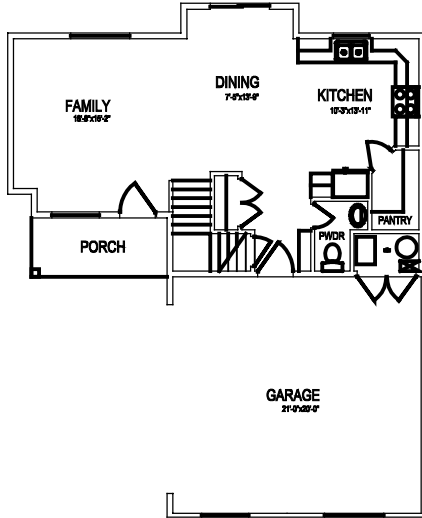

# CONDIE FARMS LOT 5 - HAILEE

UPPER LEVEL SQUARE FOOTAGE: 994  
MAIN LEVEL SQUARE FOOTAGE: 684  
TOTAL SQUARE FOOTAGE: 1,678

MAIN FLOOR PLAN

FRONT ELEVATION

SECOND FLOOR PLAN

PLEASE NOTE: Square footage and measurements noted are approximate. All drawings of exteriors and floor plans are artist's renditions and may vary from actual product. Plans are subject to change to comply with city ordinances. Placement of home on lot is done at seller's discretion. All information on this sheet is subject to change without notice.