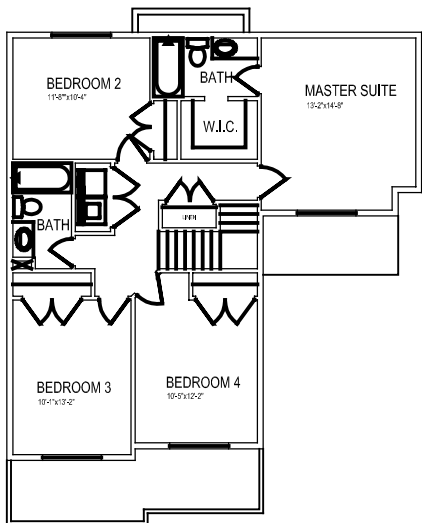

QUAIL VALLEY LOT 15 - HAILEE

UPPER LEVEL SQUARE FOOTAGE: 994
MAIN LEVEL SQUARE FOOTAGE: 684
TOTAL SQUARE FOOTAGE: 1,678

MAIN FLOOR PLAN

FRONT ELEVATION

SECOND FLOOR PLAN

PLEASE NOTE: Square footage and measurements noted are approximate. All drawings of exteriors and floor plans are artist's renditions and may vary from actual product. Plans are subject to change to comply with city ordinances. Placement of home on lot is done at seller's discretion. All information on this sheet is subject to change without notice.