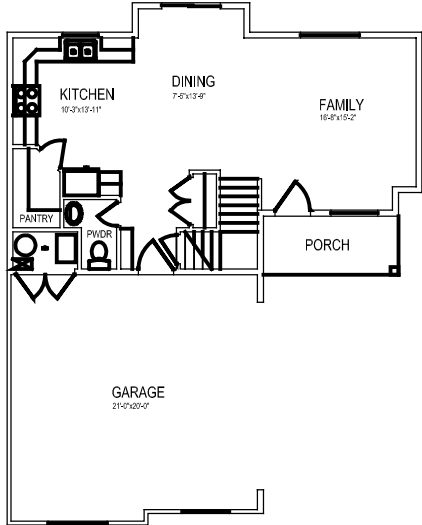

QUAIL VALLEY LOT 15 - HAILEE

UPPER LEVEL SQUARE FOOTAGE: 994
MAIN LEVEL SQUARE FOOTAGE: 684
TOTAL SQUARE FOOTAGE: 1,678

MAIN FLOOR PLAN

FRONT ELEVATION

SECOND FLOOR PLAN

PLEASE NOTE: Square footage and measurements noted are approximate. All drawings of exteriors and floor plans are artist's renditions and may vary from actual product. Plans are subject to change to comply with city ordinances. Placement of home on lot is done at seller's discretion. All information on this sheet is subject to change without notice.