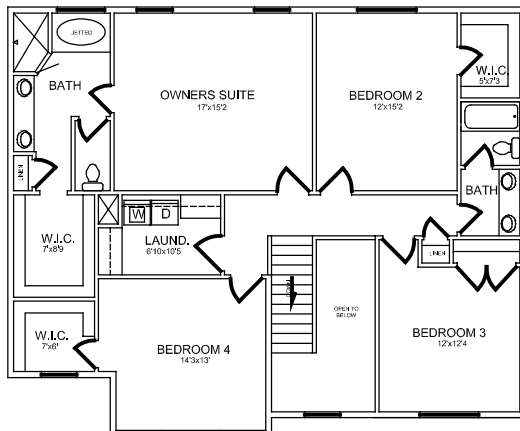

# SKYLER

MAPLE BREEZE, LOT 8

SQUARE FOOTAGE: 3,810 TOTAL  
2,666 FINISHED  
1,144 UNFINISHED

**BASEMENT PLAN**

1,144 S.F.

**MAIN FLOOR PLAN**

1,264 S.F.

**SECOND FLOOR PLAN**

1,401 S.F.

PLEASE NOTE: Square footage and measurements noted are approximate. All drawings of exteriors and floor plans are artist's renditions and may vary from actual product. Plans are subject to change to comply with city ordinances. Placement of home on lot is done at seller's discretion. All information on this sheet is subject to change without notice.