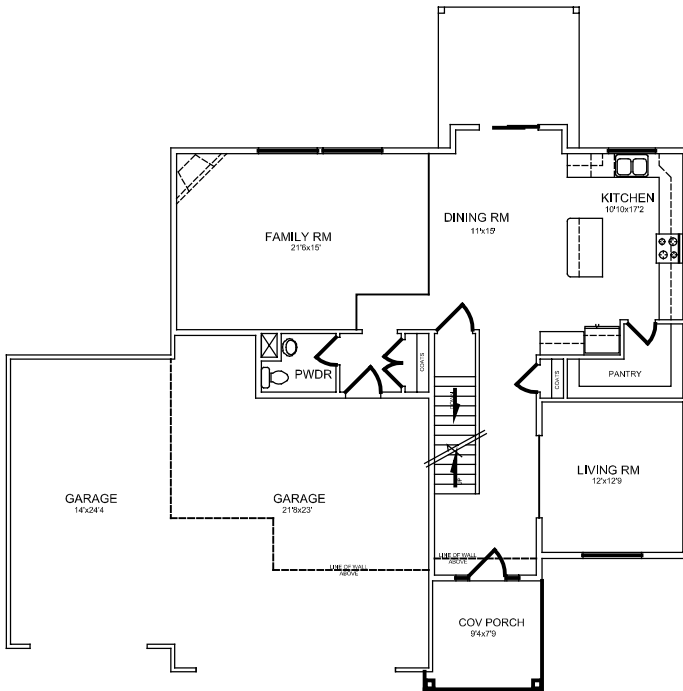

# SKYLER

MAPLE BREEZE, LOT 8

SQUARE FOOTAGE: 3,810 TOTAL  
2,666 FINISHED  
1,144 UNFINISHED

**BASEMENT PLAN**

1,144 S.F.

**MAIN FLOOR PLAN**

1,264 S.F.

**SECOND FLOOR PLAN**

1,401 S.F.

PLEASE NOTE: Square footage and measurements noted are approximate. All drawings of exteriors and floor plans are artist's renditions and may vary from actual product. Plans are subject to change to comply with city ordinances. Placement of home on lot is done at seller's discretion. All information on this sheet is subject to change without notice.