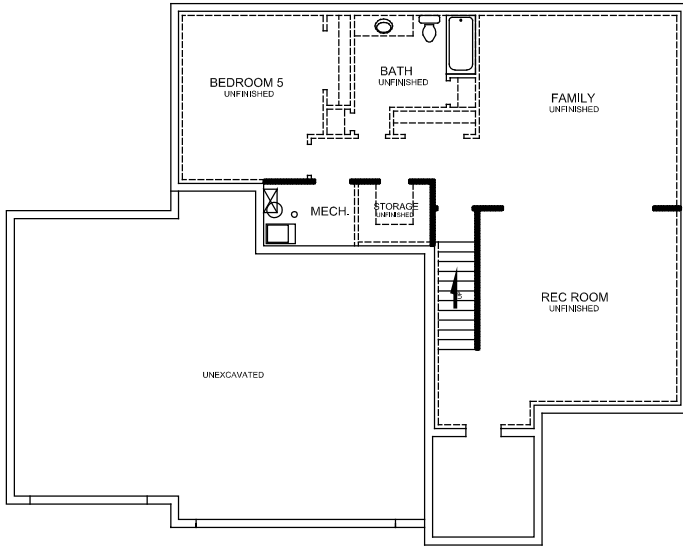

# SKYLER

MAPLE BREEZE, LOT 8

SQUARE FOOTAGE: 3,810 TOTAL  
2,666 FINISHED  
1,144 UNFINISHED

**BASEMENT PLAN**

1,144 S.F.

**MAIN FLOOR PLAN**

1,264 S.F.

**SECOND FLOOR PLAN**

1,401 S.F.

PLEASE NOTE: Square footage and measurements noted are approximate. All drawings of exteriors and floor plans are artist's renditions and may vary from actual product. Plans are subject to change to comply with city ordinances. Placement of home on lot is done at seller's discretion. All information on this sheet is subject to change without notice.