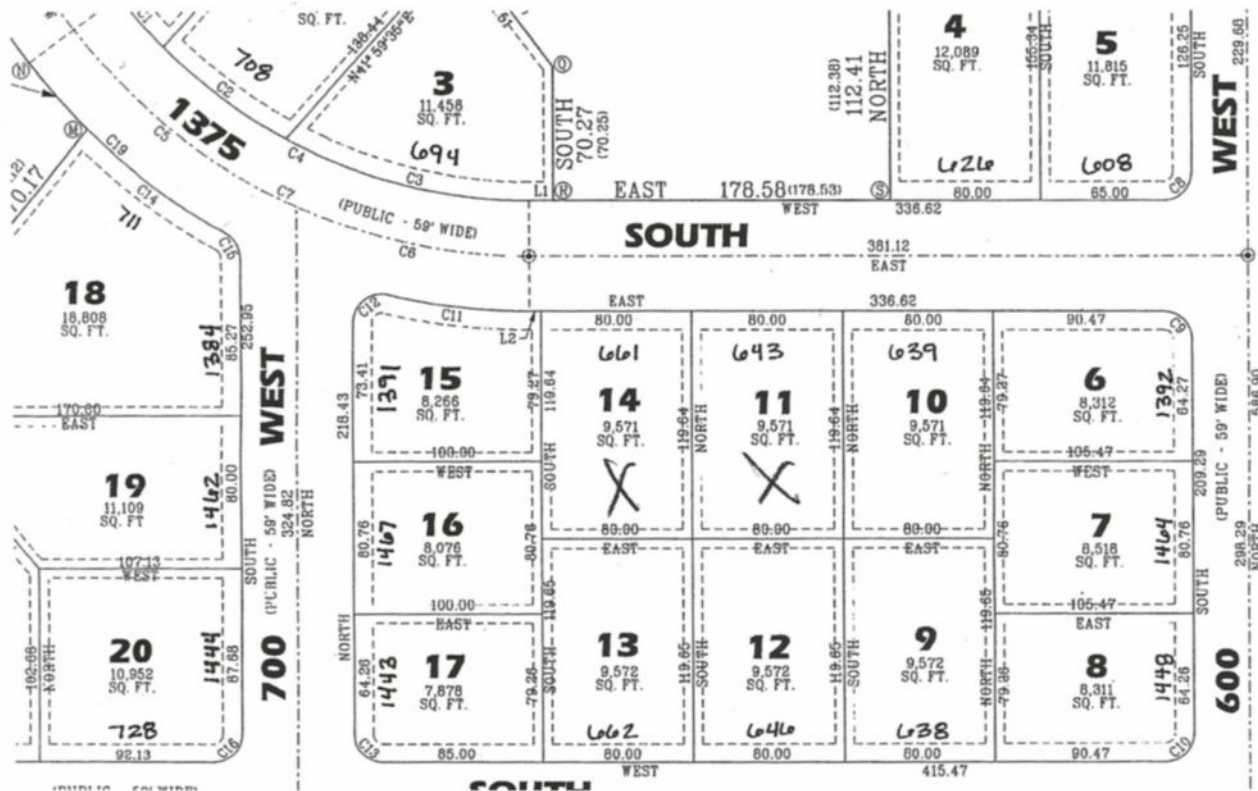

Lots 11 and 14, Plat "C", Jessie's Brook

Entry on 952 W
 \$0000