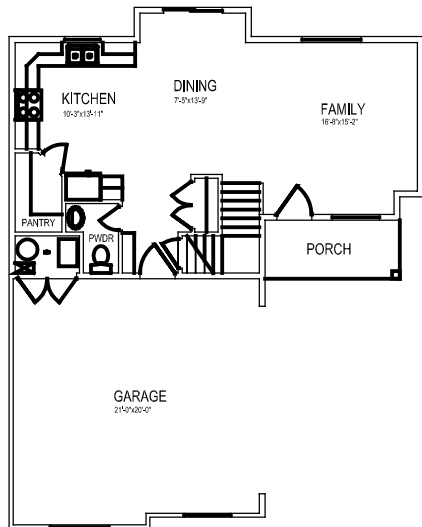

QUAIL VALLEY LOT 18 - HAILEE

UPPER LEVEL SQUARE FOOTAGE: 994
MAIN LEVEL SQUARE FOOTAGE: 684
TOTAL SQUARE FOOTAGE: 1,678

MAIN FLOOR PLAN

FRONT ELEVATION

SECOND FLOOR PLAN

PLEASE NOTE: Square footage and measurements noted are approximate. All drawings of exteriors and floor plans are artist's renditions and may vary from actual product. Plans are subject to change to comply with city ordinances. Placement of home on lot is done at seller's discretion. All information on this sheet is subject to change without notice.