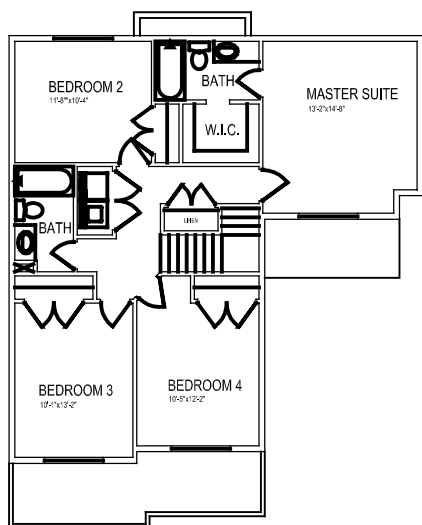

QUAIL VALLEY LOT 18 - HAILEE

UPPER LEVEL SQUARE FOOTAGE: 994
MAIN LEVEL SQUARE FOOTAGE: 684
TOTAL SQUARE FOOTAGE: 1,678

MAIN FLOOR PLAN

FRONT ELEVATION

SECOND FLOOR PLAN

PLEASE NOTE: Square footage and measurements noted are approximate. All drawings of exteriors and floor plans are artist's renditions and may vary from actual product. Plans are subject to change to comply with city ordinances. Placement of home on lot is done at seller's discretion. All information on this sheet is subject to change without notice.